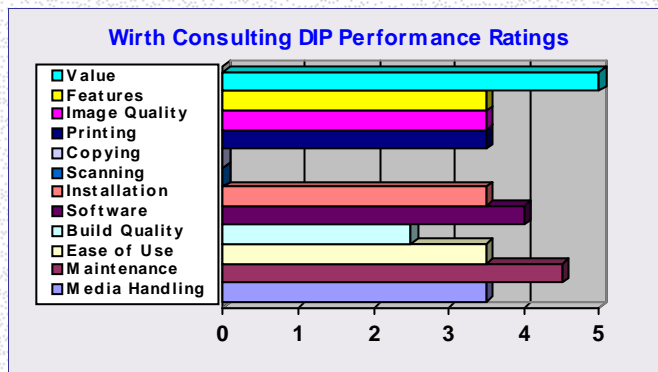

Specifications

Max Monthly Duty Cycle	15,000	Max Media Width (inches)	8.5	215.90 mm	Price	\$199.99	€157.47
BW/Color Print Speed (PPM)	15/14	Max Media Length (inches)	14.0	355.60 mm	Duplex		
Max Print Resolution (DPI)	600x600	Max Media Wt. (bond, lbs.)	53.0	178.88 gsm	Print		
Standard Memory (MB)	256.00	Height (inches)	7.09	180.09 mm	Network		
Std Media Capacity (sheets)	250	Width (inches)	19.45	494.03 mm	Scan		
Max Media Capacity (sheets)	500	Depth (inches)	23.70	601.98 mm	Doc Feeder		
Power Consumption (watts)	18.2	Weight (pounds)	17.20	7.80 kg	Full System	\$199.99	€157.47

Wirth Consulting Ratings* *On a scale of 0-5, with 5 being the best

Value	5.0
Features	3.5
Image Quality	3.5
Printing	3.5
Copying	0.0
Scanning	0.0

3.5	Installation
4.0	Software
2.5	Build Quality
3.5	Ease of Use
4.5	Maintenance
3.5	Media Handling